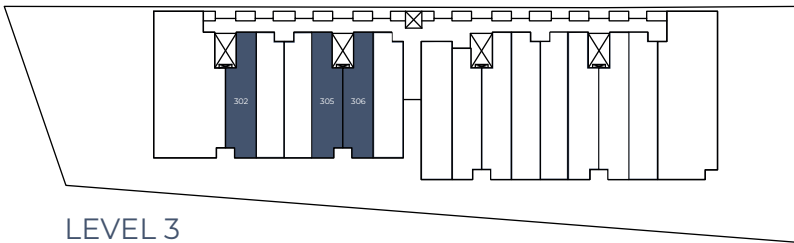

INDIGO
DUNES

STUDIO TYPE 2

LOCATION:

LEVEL 3

LEVEL 4

GENERAL SPECIFICATIONS:

- AREA 484ft² + 65ft²
- LIVING ROOM
- DINING ROOM
- KITCHEN *
- BATHROOM
- LAUNDRY CLOSET
- BEDROOM
- CLOSET
- TERRACE