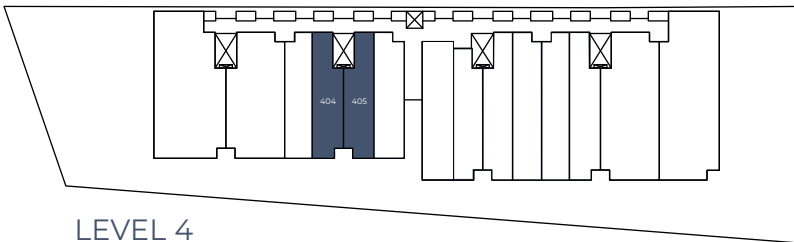

INDIGO
DUNES

STUDIO TYPE 2

LOCATION:

LEVEL 3

LEVEL 4

GENERAL SPECIFICATIONS:

- AREA 484ft² + 65ft²
- LIVING ROOM
- DINING ROOM
- KITCHEN *
- BATHROOM
- LAUNDRY CLOSET
- BEDROOM
- CLOSET
- TERRACE